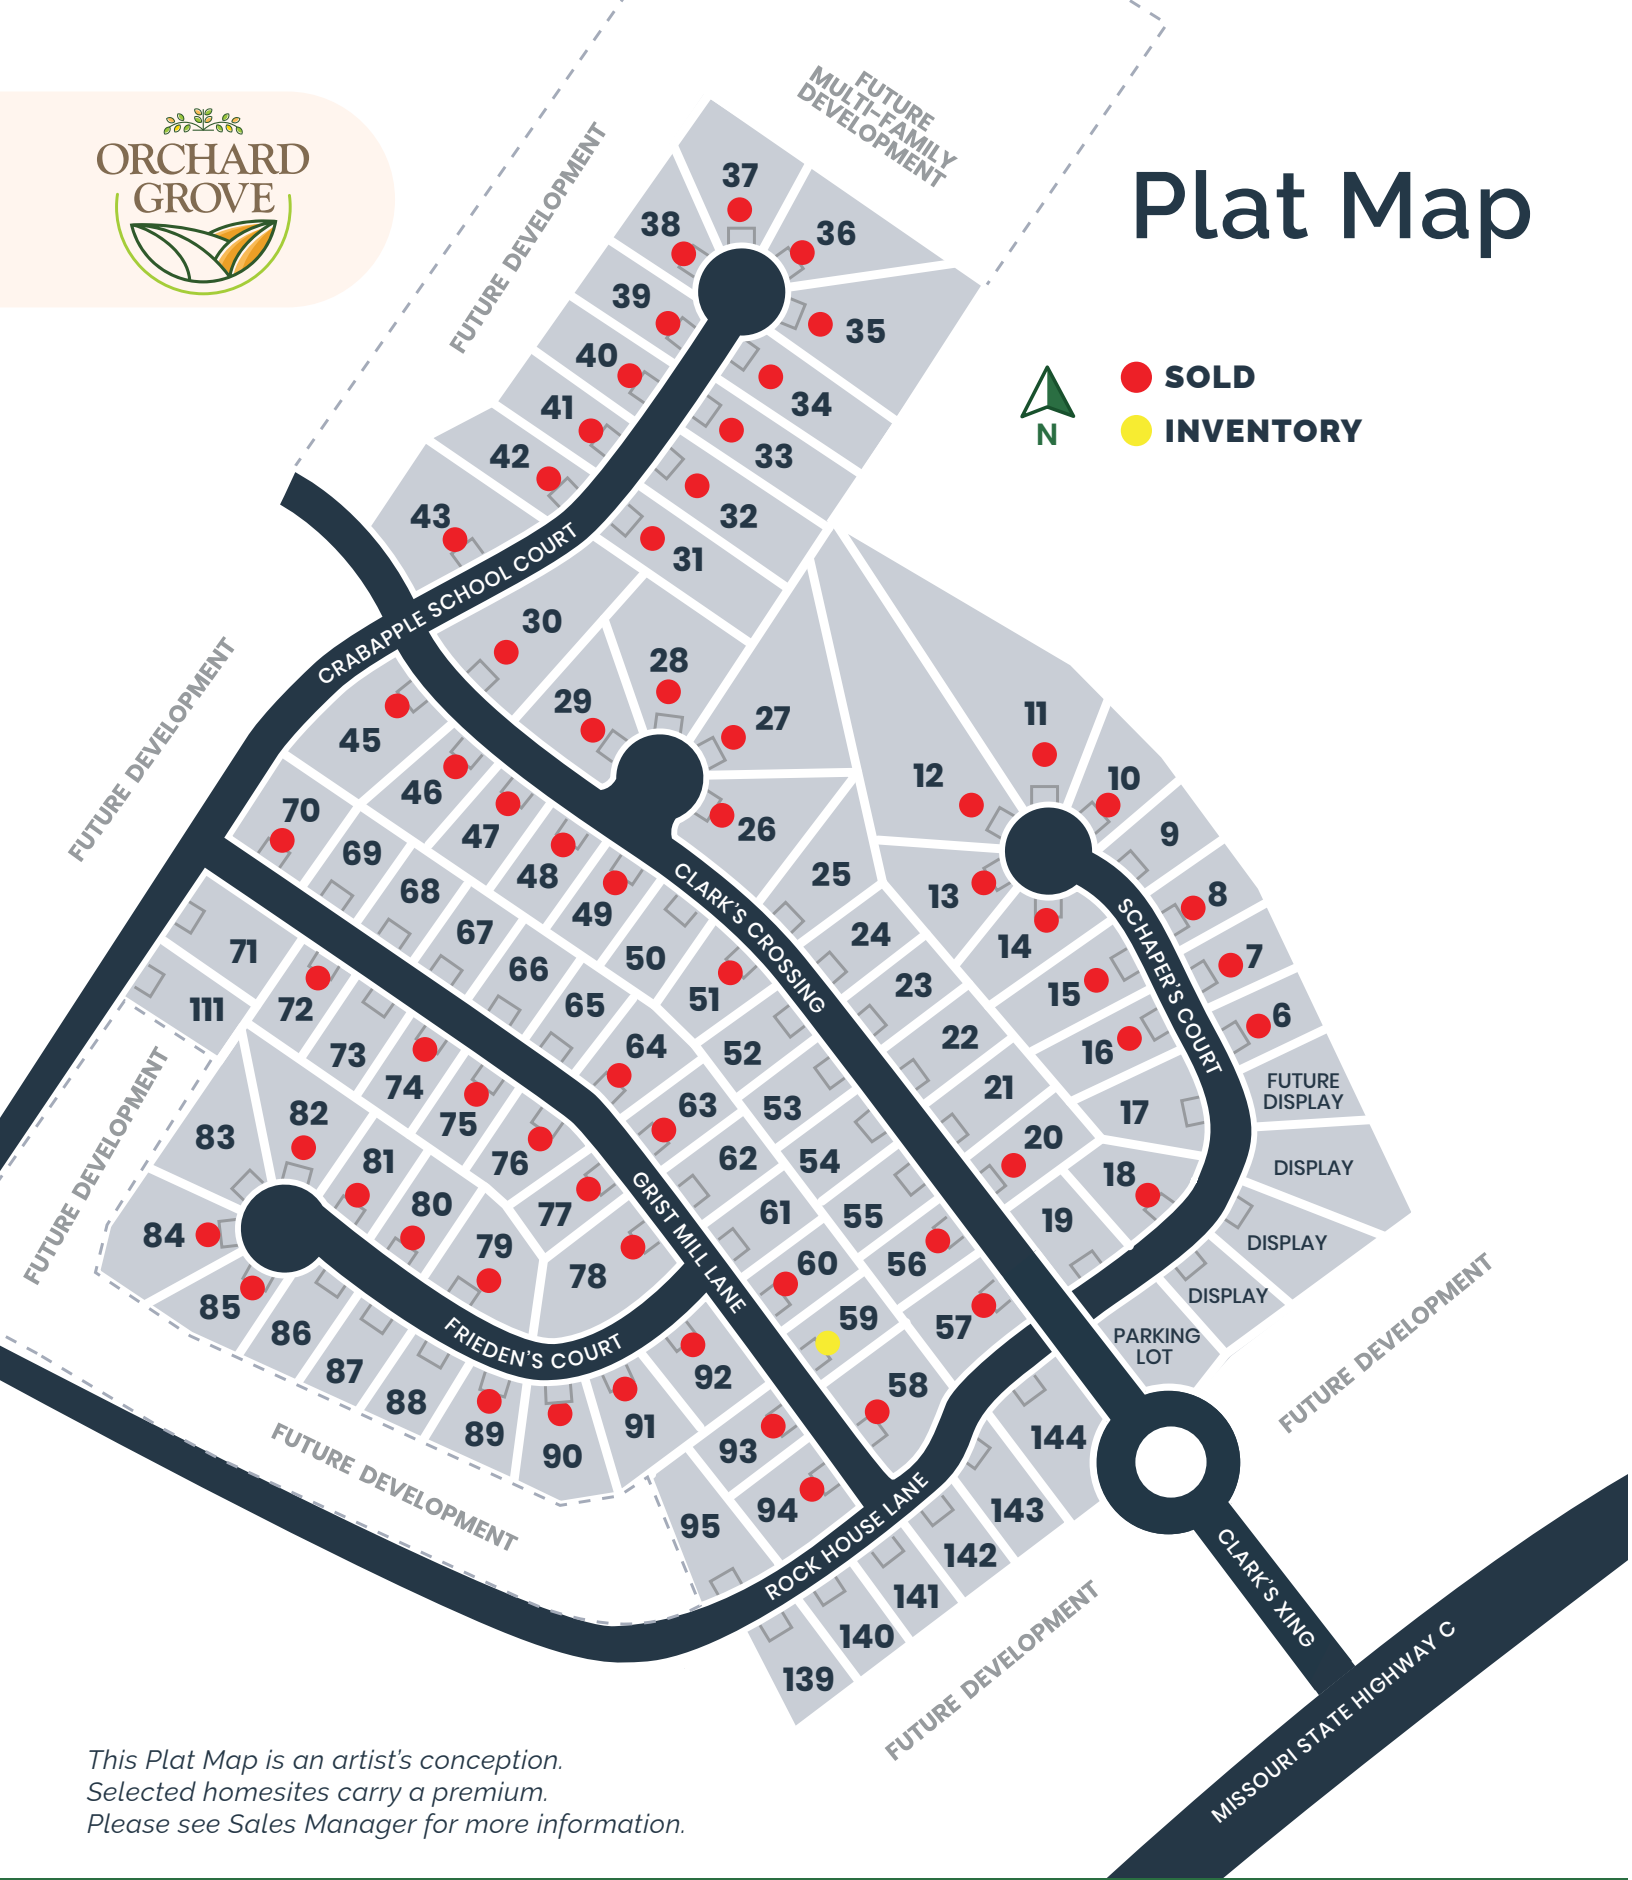

Plat Map

- **SOLD**
- **INVENTORY**

*This Plat Map is an artist's conception.
Selected homesites carry a premium.
Please see Sales Manager for more information.*

Lot Matrix

LOT #	IN GRADE	LOOK OUT	WALK OUT	HANDING	SQ.FOOTAGE	LOT PREMIUM
2		x		Right	11,016	Display
3		x		Right	15,072	Display
4			x	Left	19,123	Display
5	x			Left	12,650	Ftr Display
6	x			Left	10,000	SOLD
7	x			Left	10,339	SOLD
8	x			Left	10,677	SOLD
9	x			Left	10,674	\$3,000
10	x			Left	12,656	SOLD
11	x			Left	39,060	SOLD
12	x			Right	45,105	SOLD
13	x			Right	15,364	SOLD
14	x			Right	13,437	SOLD
15	x			Right	13,302	SOLD
16	x			Right	12,041	SOLD
17	x			Right	11,968	\$5,000
18	x			Left	11,836	SOLD
19	x			Left	12,257	\$4,000
20			x	Left	11,660	SOLD
21			x	Left	11,228	Standard
22			x	Left	10,795	Standard
23			x	Left	10,363	Standard
24			x	Left	10,015	Standard
25			x	Left	14,414	\$4,000
26			x	Left	18,862	SOLD
27		x		Left	29,252	SOLD
28	x			Left	19,802	SOLD
29	x			Left	16,559	SOLD
30	x			Left	24,783	SOLD
31	x			Right	17,753	SOLD

Lot Matrix

LOT #	IN GRADE	LOOK OUT	WALK OUT	HANDING	SQ.FOOTAGE	LOT PREMIUM
92		x		Right	13,052	SOLD
93	x			Right	10,000	SOLD
94	x			Left	12,366	SOLD
95	x			Left	14,174	\$4,000
111			x	Left	10,129	Standard
139			Partial	Right	10,958	\$2,000
140			x	Right	10,000	Standard
141			x	Right	10,000	Standard
142			x	Right	10,081	Standard
143		x		Right	11,817	\$1,000
144		Partial		Left	16,428	\$2,000