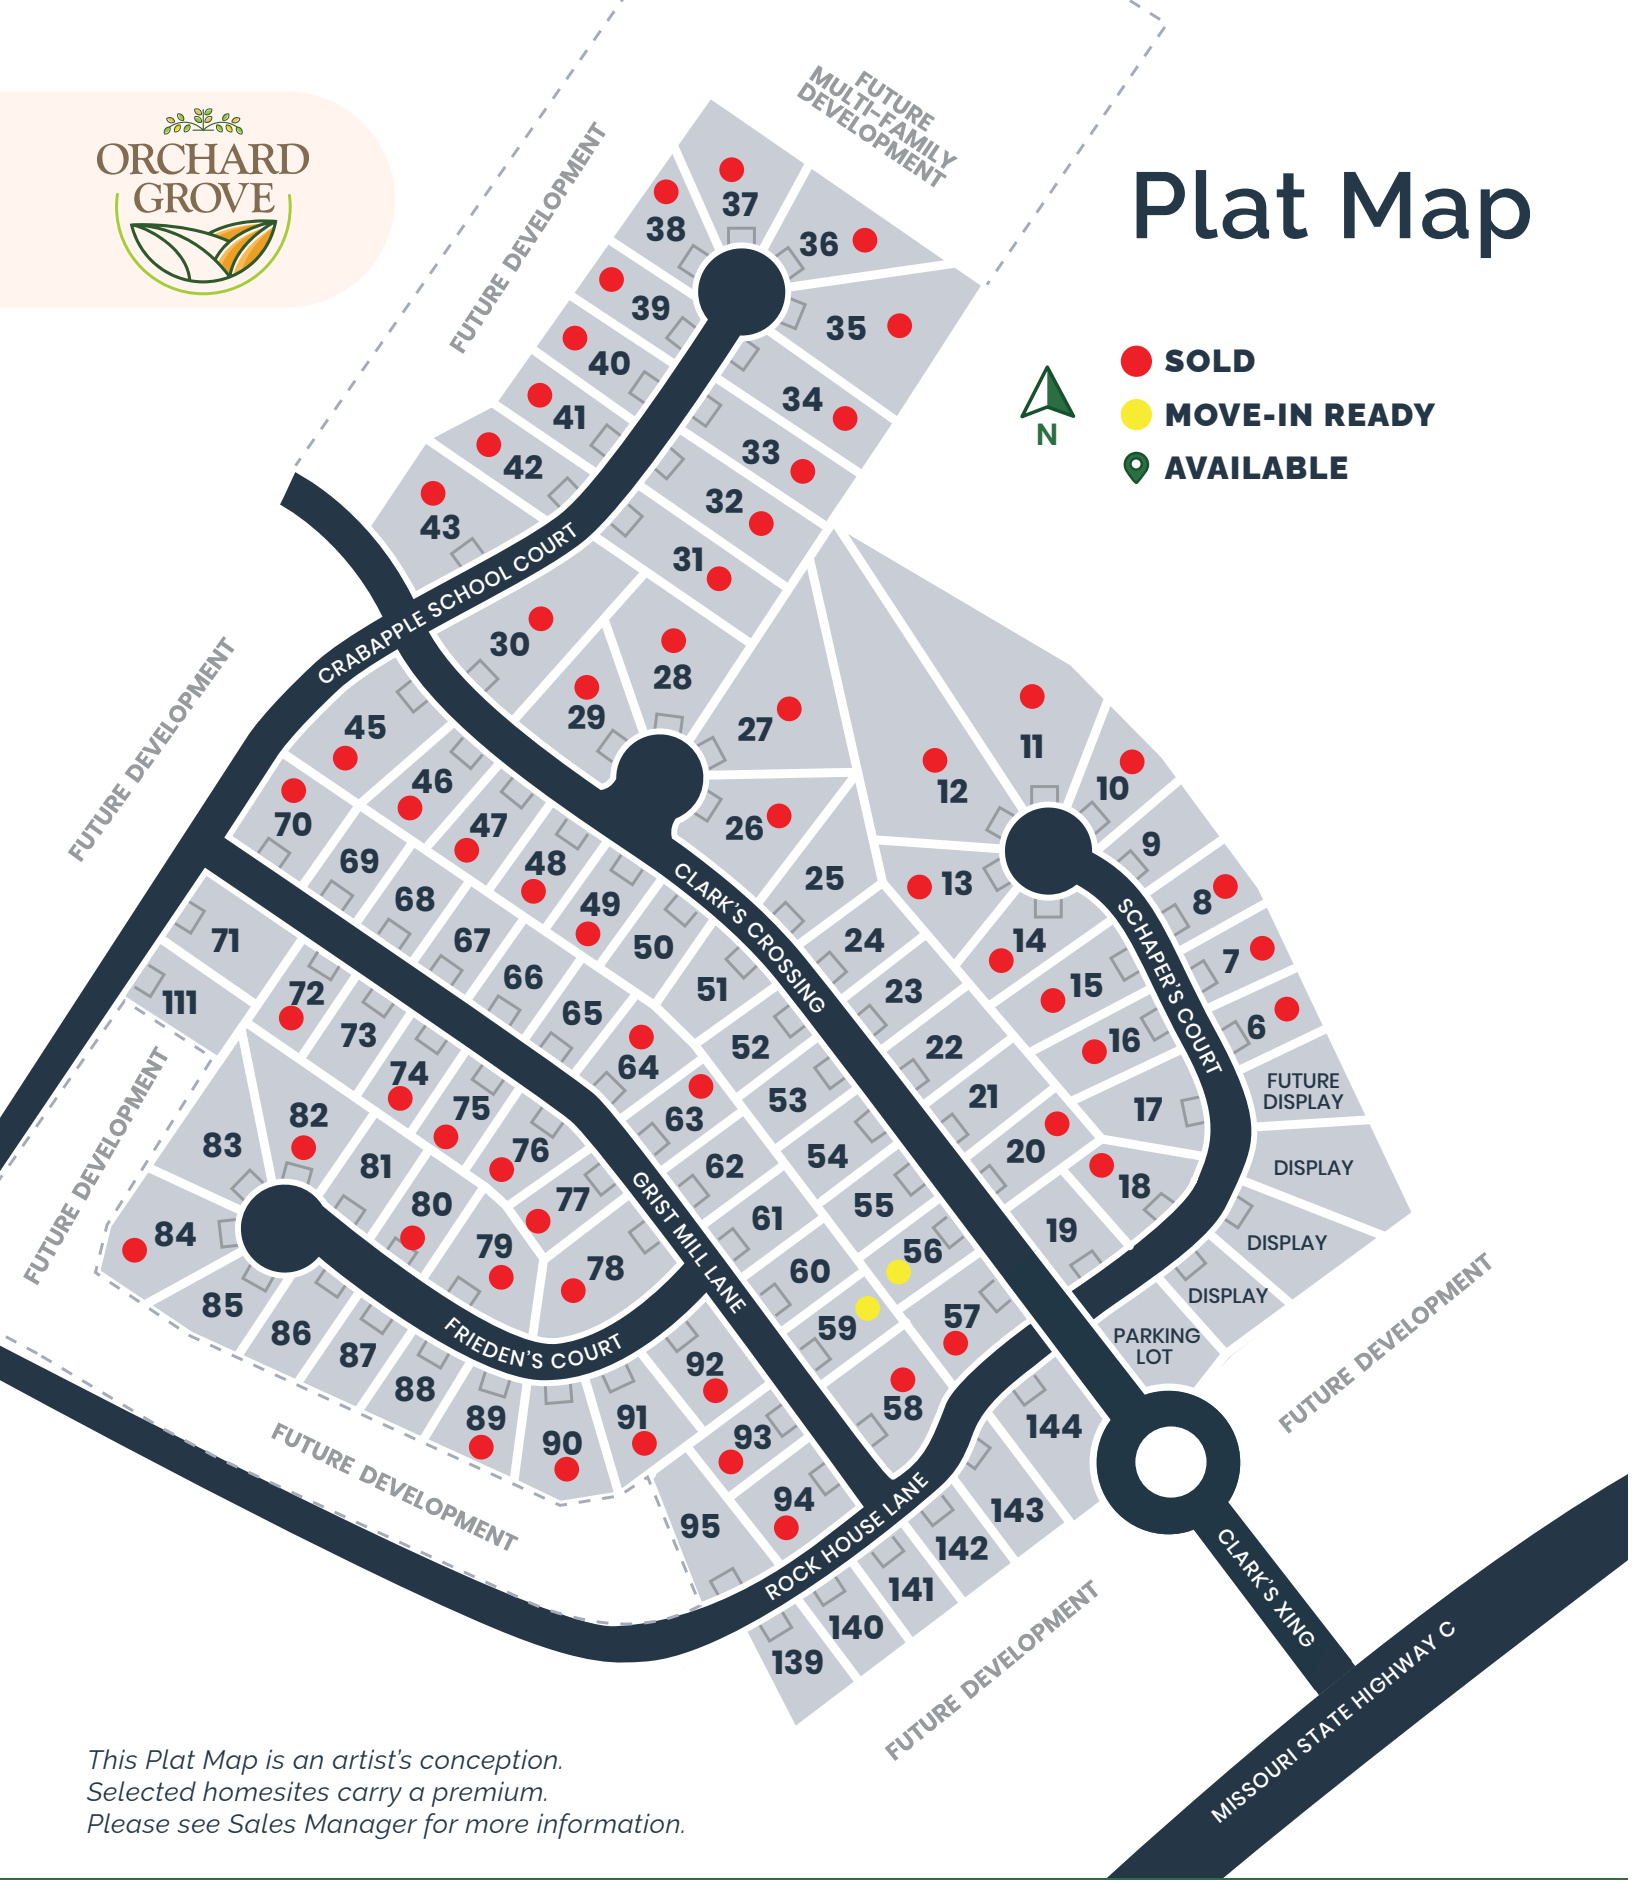

Plat Map

-  **SOLD**
-  **MOVE-IN READY**
-  **AVAILABLE**

*This Plat Map is an artist's conception.
Selected homesites carry a premium.
Please see Sales Manager for more information.*

Lot Matrix

LOT #	IN GRADE	LOOK OUT	WALK OUT	HANDING	SQ.FOOTAGE	LOT PREMIUM
2		x		Right	11,016	Display
3		x		Right	15,072	Display
4			x	Left	19,123	Display
5	x			Left	12,650	Ftr Display
6	x			Left	10,000	SOLD
7	x			Left	10,339	SOLD
8	x			Left	10,677	SOLD
9	x			Left	10,674	\$3,000
10	x			Left	12,656	SOLD
11	x			Left	39,060	SOLD
12	x			Right	45,105	SOLD
13	x			Right	15,364	SOLD
14	x			Right	13,437	SOLD
15	x			Right	13,302	SOLD
16	x			Right	12,041	SOLD
17	x			Right	11,968	\$5,000
18	x			Left	11,836	SOLD
19	x			Left	12,257	\$4,000
20			x	Left	11,660	SOLD
21			x	Left	11,228	Standard
22			x	Left	10,795	Standard
23			x	Left	10,363	Standard
24			x	Left	10,015	Standard
25			x	Left	14,414	\$4,000
26			x	Left	18,862	SOLD
27		x		Left	29,252	SOLD
28	x			Left	19,802	SOLD
29	x			Left	16,559	SOLD
30	x			Left	24,783	SOLD
31	x			Right	17,753	SOLD

Lot Matrix

LOT #	IN GRADE	LOOK OUT	WALK OUT	HANDING	SQ.FOOTAGE	LOT PREMIUM
32	x			Right	17,572	SOLD
33	x			Right	16,947	SOLD
34	x			Right	16,404	SOLD
35	x			Right	26,950	SOLD
36			x	Right	17,940	SOLD
37			x	Left	19,402	SOLD
38			x	Left	12,442	SOLD
39		x		Left	11,781	SOLD
40		x		Left	11,920	SOLD
41	x			Left	11,920	SOLD
42	x			Left	13,385	SOLD
43	x			Left	19,778	SOLD
45		x		Right	18,276	SOLD
46	x			Right	11,681	SOLD
47	x			Right	10,000	SOLD
48	x			Right	10,000	SOLD
49	x			Right	10,000	SOLD
50	x			Right	10,000	Standard
51	x			Right	11,173	Standard
52		x		Right	10,000	Standard
53		x		Right	10,000	Standard
54		x		Right	10,000	Standard
55		x		Right	10,000	Standard
56		x		Right	10,000	Move-in Ready
57		x		Right	13,111	SOLD
58		Partial		Left	15,880	SOLD
59	x			Left	12,366	Move-in Ready
60		Partial		Left	10,346	Standard
61		Partial		Left	10,346	Standard
62			x	Left	10,346	Standard