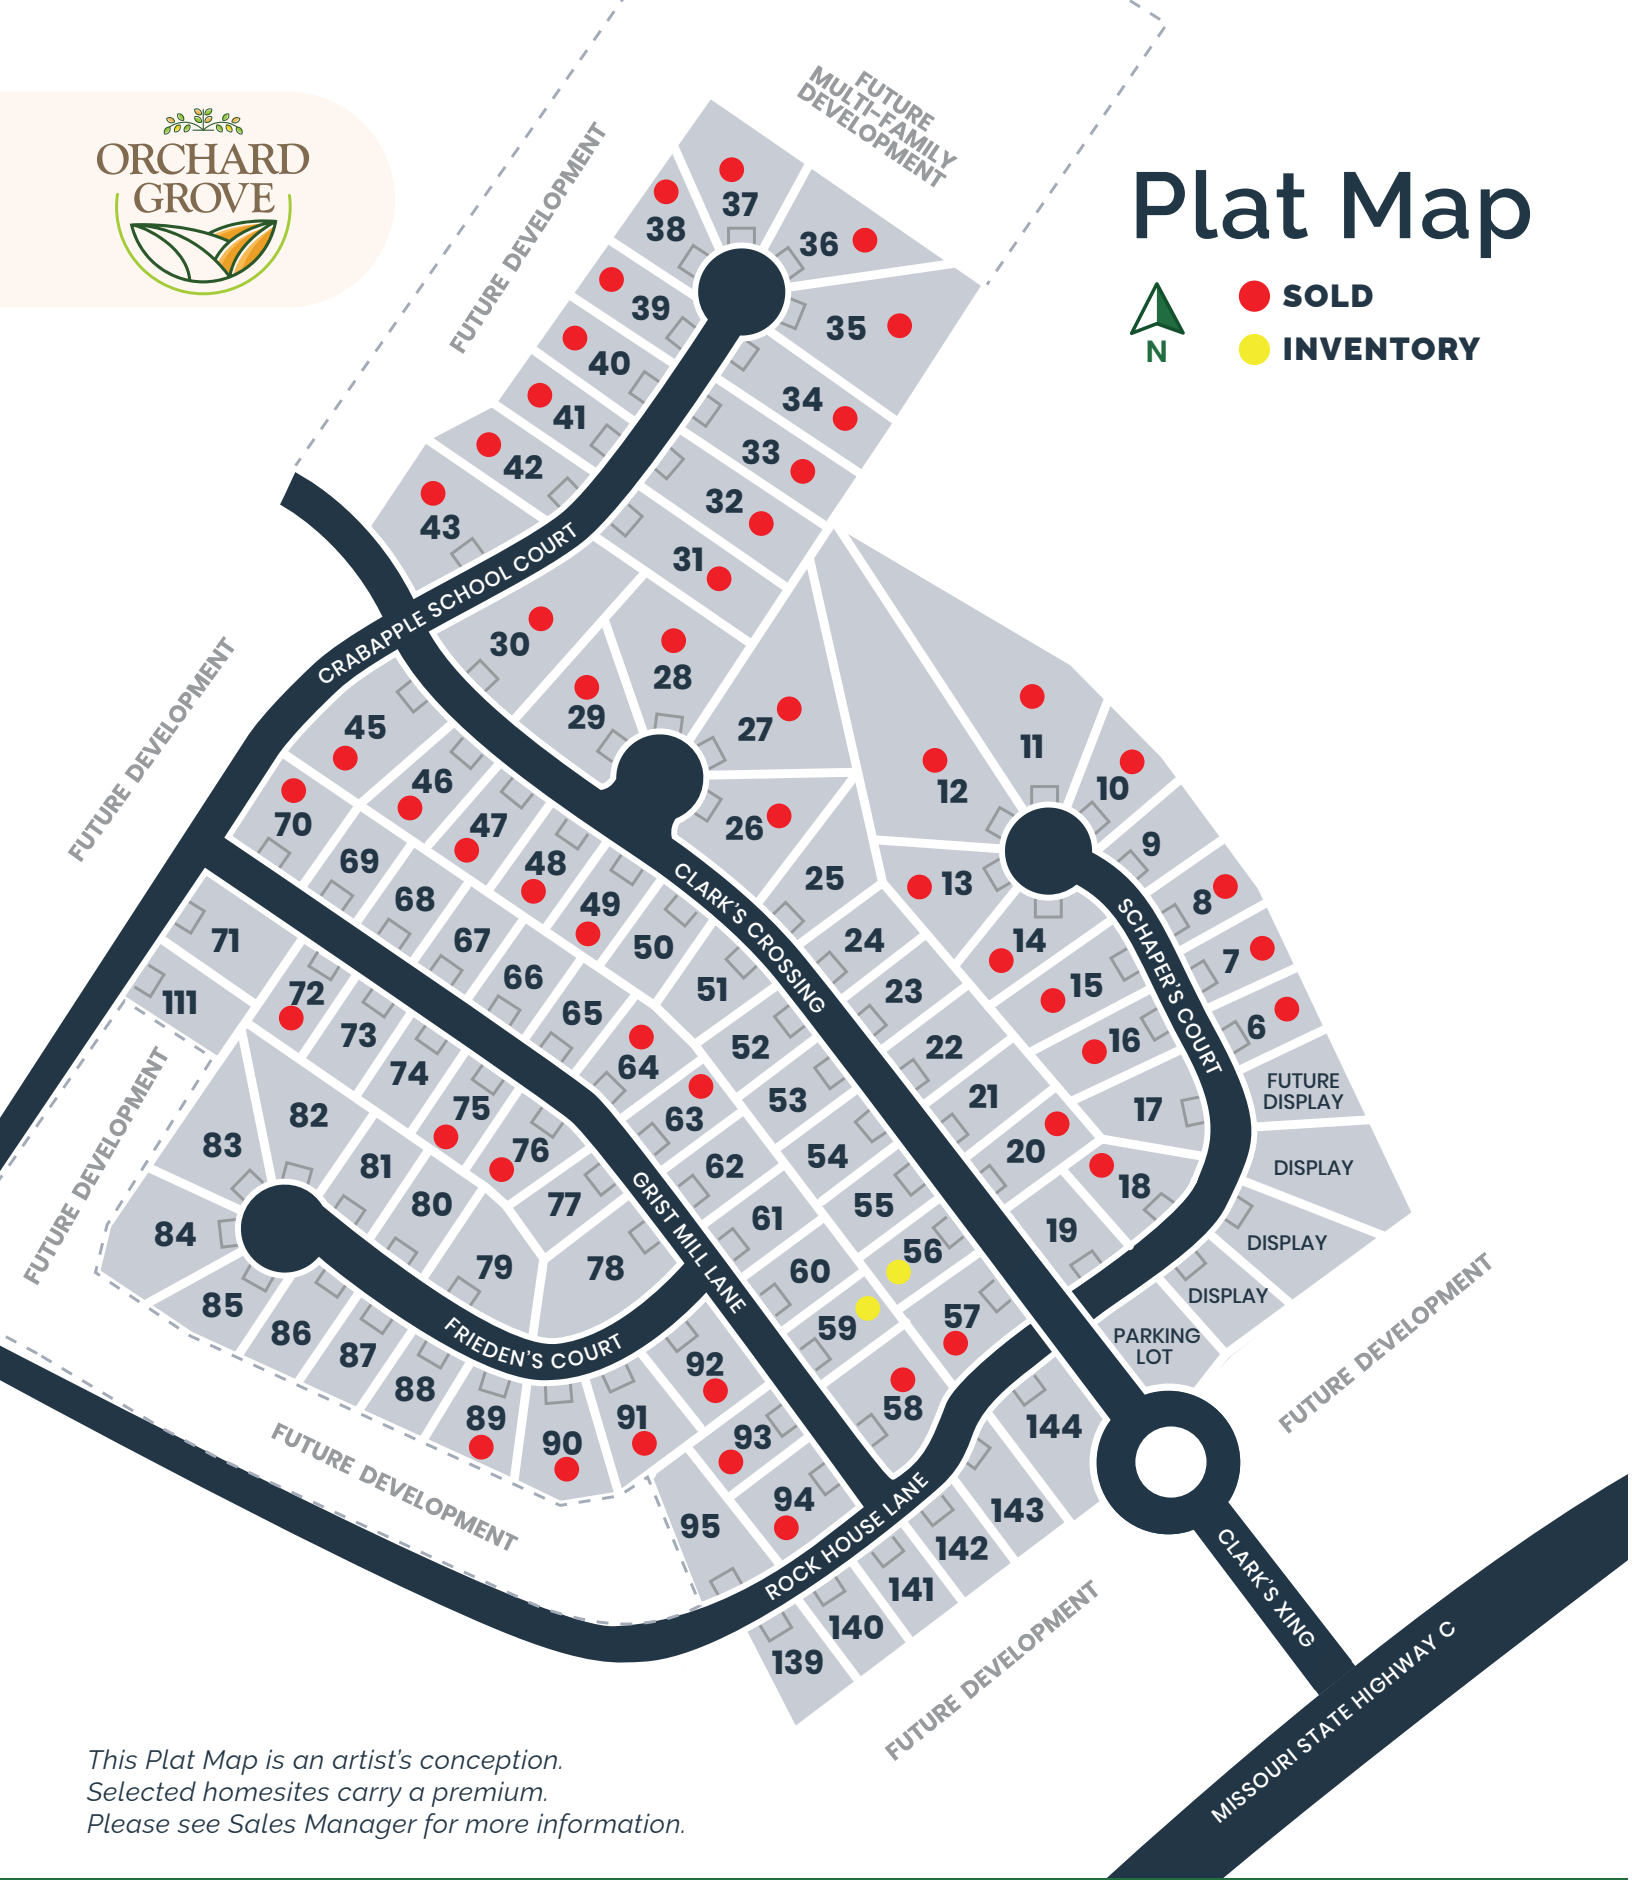

Plat Map

● **SOLD**

● **INVENTORY**

*This Plat Map is an artist's conception.
Selected homesites carry a premium.
Please see Sales Manager for more information.*

Lot Matrix

LOT #	IN GRADE	LOOK OUT	WALK OUT	HANDING	SQ.FOOTAGE	LOT PREMIUM
2		x		Right	11,016	Display
3		x		Right	15,072	Display
4			x	Left	19,123	Display
5	x			Left	12,650	Ftr Display
6	x			Left	10,000	SOLD
7	x			Left	10,339	SOLD
8	x			Left	10,677	SOLD
9	x			Left	10,674	\$3,000
10	x			Left	12,656	SOLD
11	x			Left	39,060	SOLD
12	x			Right	45,105	SOLD
13	x			Right	15,364	SOLD
14	x			Right	13,437	SOLD
15	x			Right	13,302	SOLD
16	x			Right	12,041	SOLD
17	x			Right	11,968	\$5,000
18	x			Left	11,836	SOLD
19	x			Left	12,257	\$4,000
20			x	Left	11,660	SOLD
21			x	Left	11,228	STD
22			x	Left	10,795	STD
23			x	Left	10,363	STD
24			x	Left	10,015	STD
25			x	Left	14,414	\$4,000
26			x	Left	18,862	SOLD
27		x		Left	29,252	SOLD
28	x			Left	19,802	SOLD
29	x			Left	16,559	SOLD
30	x			Left	24,783	SOLD
31	x			Right	17,753	SOLD

Lot Matrix

LOT #	IN GRADE	LOOK OUT	WALK OUT	HANDING	SQ.FOOTAGE	LOT PREMIUM
92		x		Right	13,052	SOLD
93	x			Right	10,000	SOLD
94	x			Left	12,366	SOLD
95	x			Left	14,174	\$4,000
111			x	Left	10,129	STD
139			Partial	Right	10,958	\$2,000
140			x	Right	10,000	STD
141			x	Right	10,000	STD
142			x	Right	10,081	STD
143		x		Right	11,817	\$1,000
144		Partial		Left	16,428	\$2,000