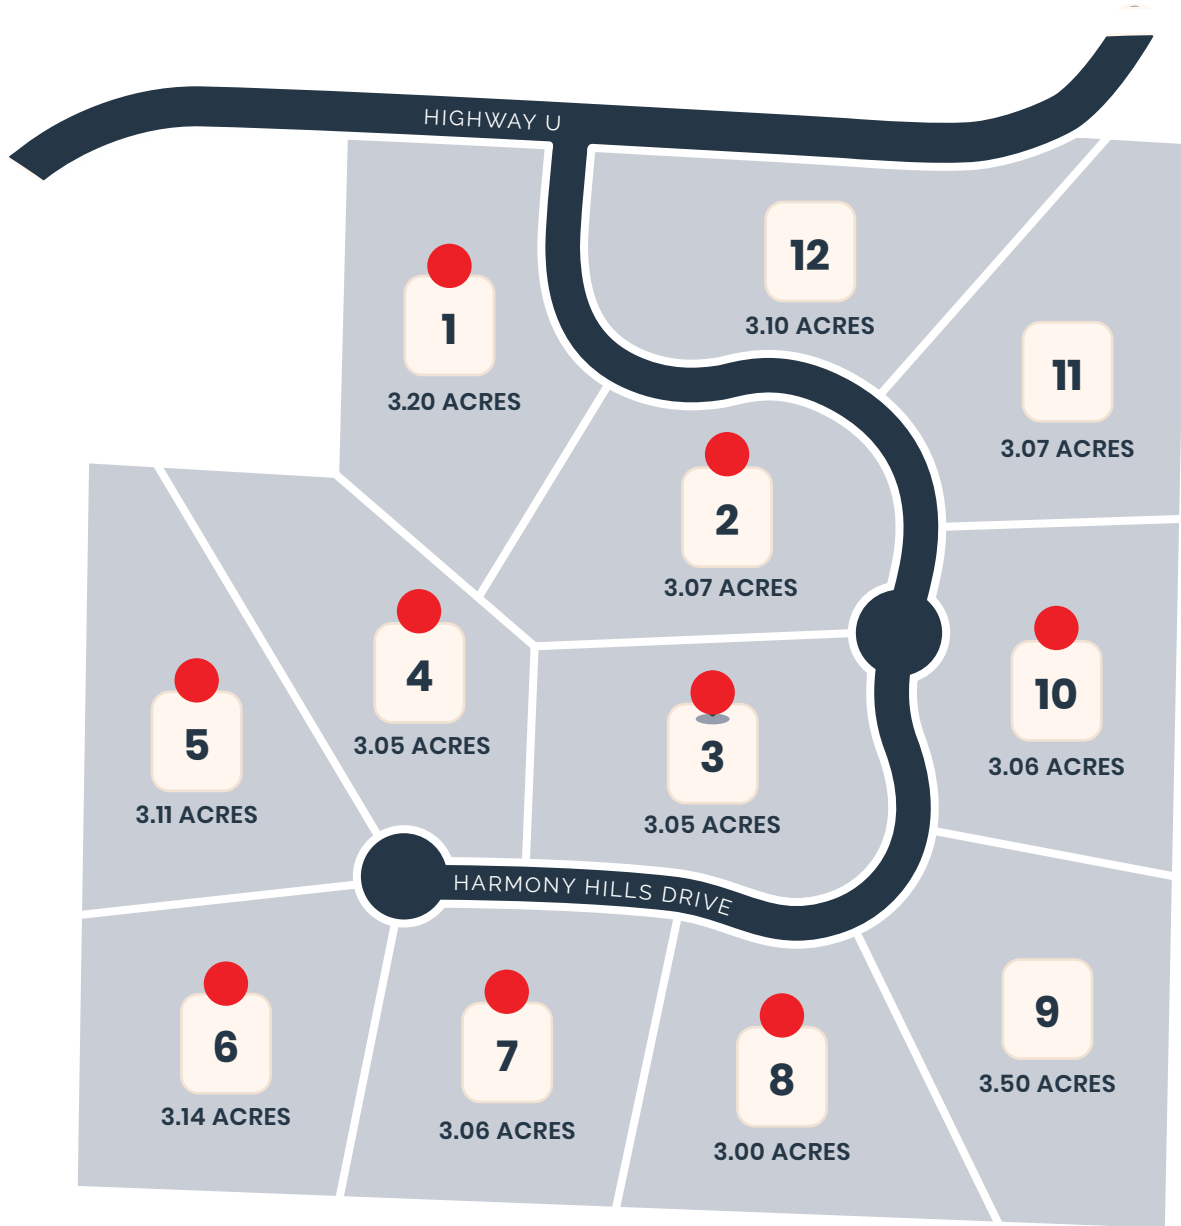

# Plat Map

*This Plat Map is an artist's conception.  
Selected homesites carry a premium.  
Please see Sales Manager for more information.*

**● SOLD**  
**● INVENTORY**

# Lot Matrix

LOT #	ADDRESS	HANDING	ACREAGE	PRICE
1	26301 Harmony Hills Drive	Right	3.206	<b>SOLD</b>
2	26305 Harmony Hills Drive	Right	3.075	<b>SOLD</b>
3	26309 Harmony Hills Drive	Left	3.057	<b>SOLD</b>
4	26319 Harmony Hills Drive	Left	3.053	<b>SOLD</b>
5	26323 Harmony Hills Drive	Right	3.112	<b>SOLD</b>
6	26324 Harmony Hills Drive	Left	3.141	<b>SOLD</b>
7	26320 Harmony Hills Drive	Left	3.062	<b>SOLD</b>
8	26316 Harmony Hills Drive	Right	3.006	<b>SOLD</b>
9	26312 Harmony Hills Drive	Right	3.5	\$104,900
10	26308 Harmony Hills Drive	Left	3.067	<b>SOLD</b>
11	26304 Harmony Hills Drive	Left	3.079	\$99,900
12	26300 Harmony Hills Drive	Left or Right	3.108	\$79,900