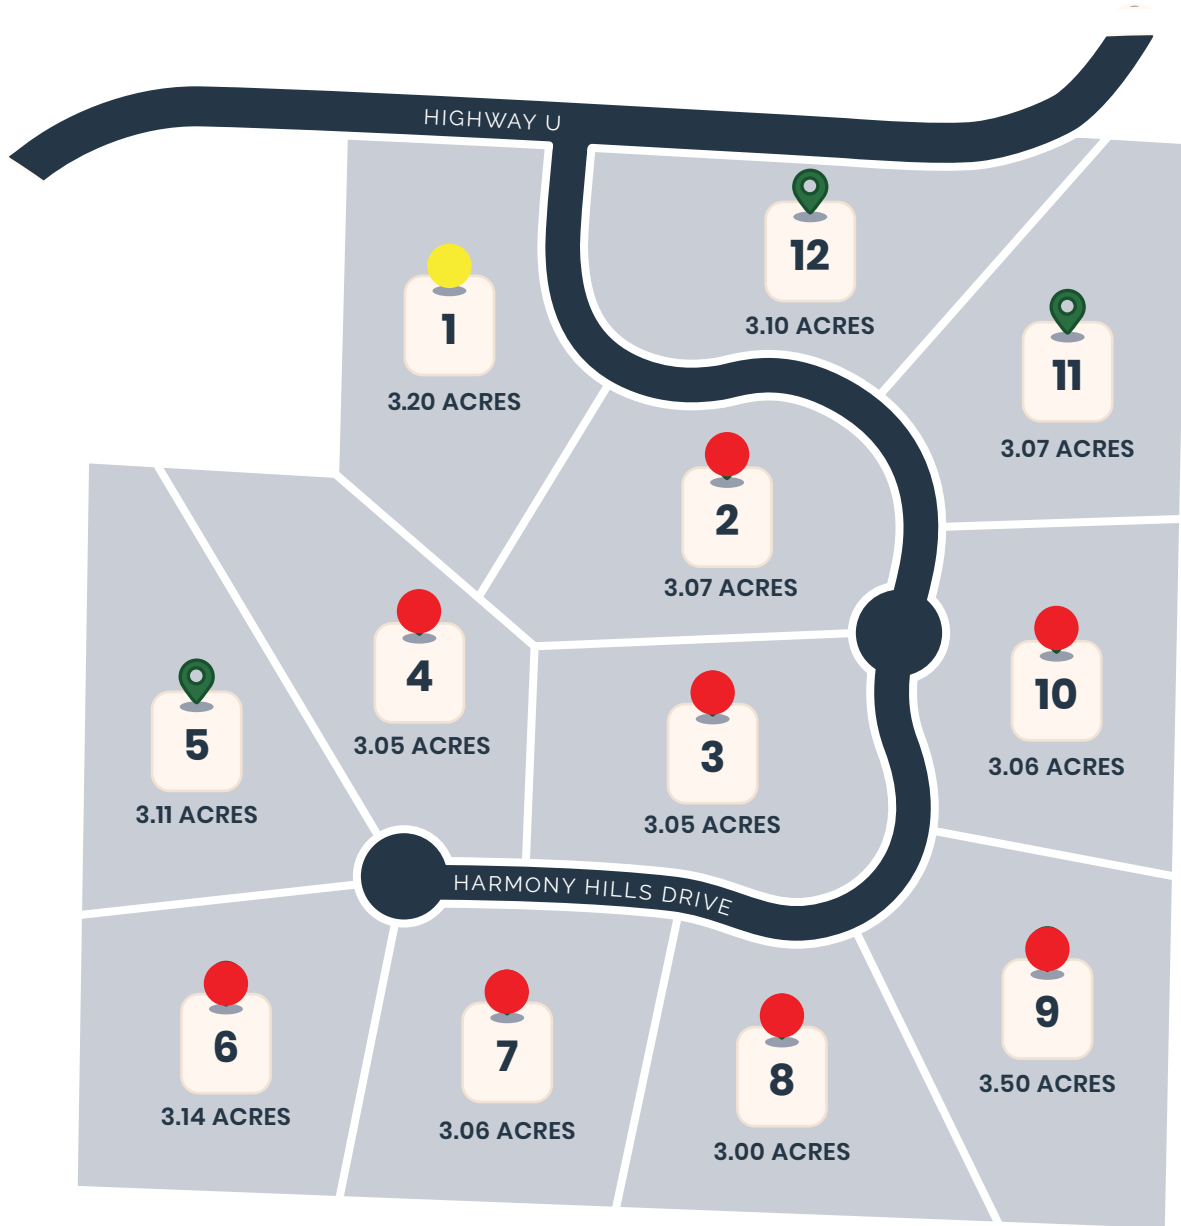

Plat Map

*This Plat Map is an artist's conception.
Selected homesites carry a premium.
Please see Sales Manager for more information.*

● SOLD
● INVENTORY

Lot Matrix

| LOT # | ADDRESS | HANDING | ACREAGE | PRICE |
|-------|---------------------------|---------------|---------|------------------|
| 1 | 26301 Harmony Hills Drive | Right | 3.206 | INVENTORY |
| 2 | 26305 Harmony Hills Drive | Right | 3.075 | SOLD |
| 3 | 26309 Harmony Hills Drive | Left | 3.057 | SOLD |
| 4 | 26319 Harmony Hills Drive | Left | 3.053 | SOLD |
| 5 | 26323 Harmony Hills Drive | Right | 3.112 | \$109,900 |
| 6 | 26324 Harmony Hills Drive | Left | 3.141 | SOLD |
| 7 | 26320 Harmony Hills Drive | Left | 3.062 | SOLD |
| 8 | 26316 Harmony Hills Drive | Right | 3.006 | SOLD |
| 9 | 26312 Harmony Hills Drive | Right | 3.5 | SOLD |
| 10 | 26308 Harmony Hills Drive | Left | 3.067 | SOLD |
| 11 | 26304 Harmony Hills Drive | Left | 3.079 | \$99,900 |
| 12 | 26300 Harmony Hills Drive | Left or Right | 3.108 | \$79,900 |