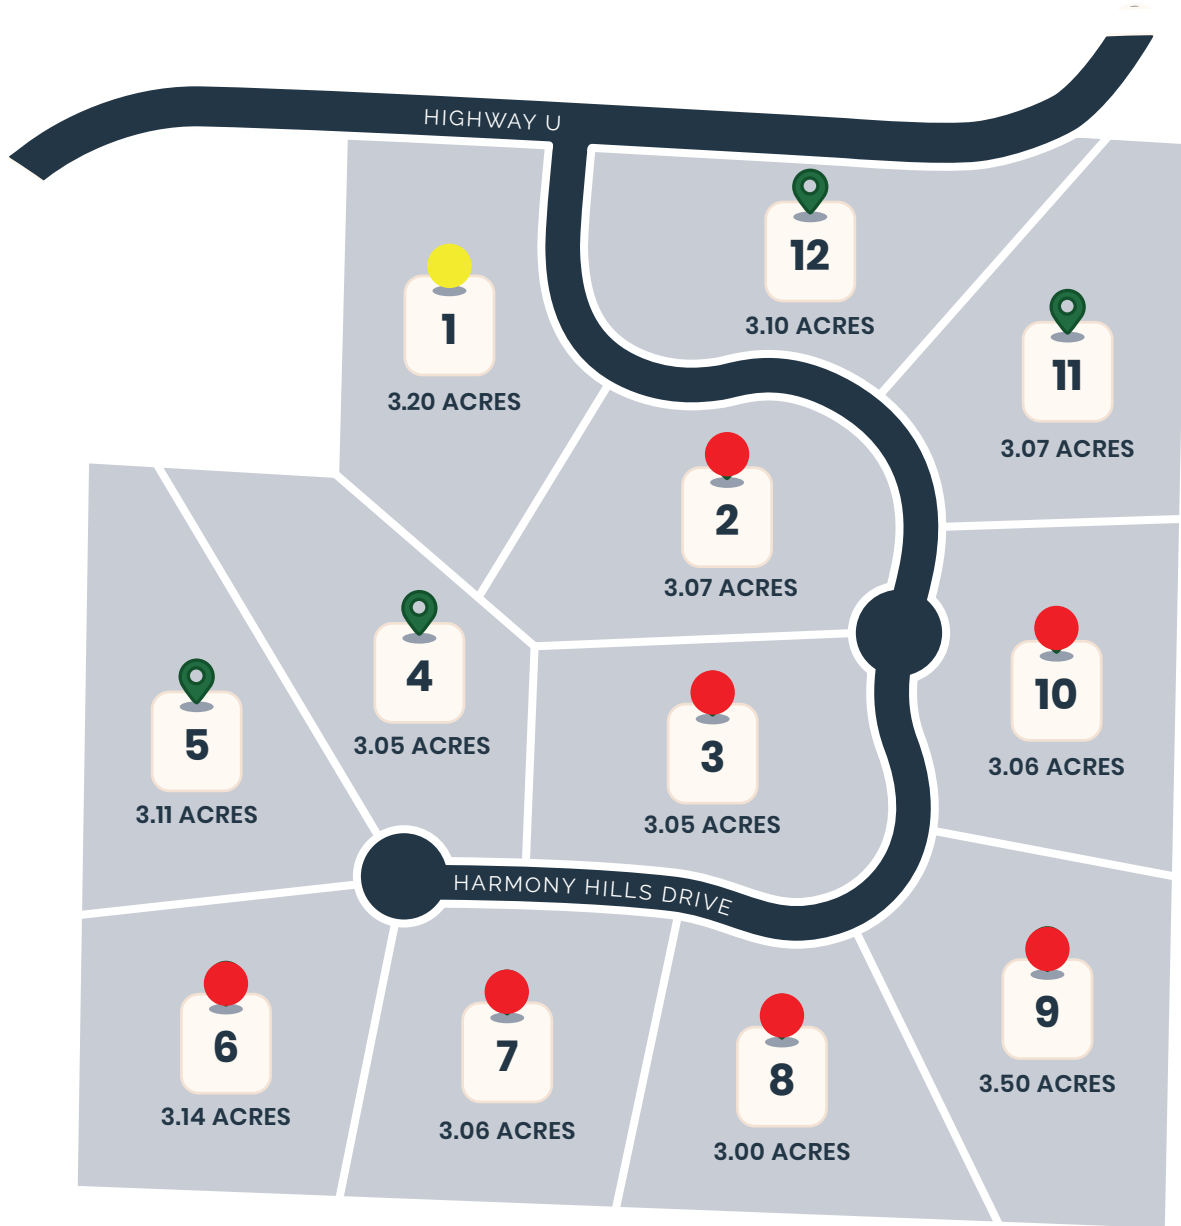

Plat Map

*This Plat Map is an artist's conception.
Selected homesites carry a premium.
Please see Sales Manager for more information.*

● SOLD
● INVENTORY

Lot Matrix

LOT #	ADDRESS	HANDING	ACREAGE	PRICE
1	26301 Harmony Hills Drive	Right	3.206	INVENTORY
2	26305 Harmony Hills Drive	Right	3.075	SOLD
3	26309 Harmony Hills Drive	Left	3.057	SOLD
4	26319 Harmony Hills Drive	Left	3.053	\$94,900
5	26323 Harmony Hills Drive	Right	3.112	\$109,900
6	26324 Harmony Hills Drive	Left	3.141	SOLD
7	26320 Harmony Hills Drive	Left	3.062	SOLD
8	26316 Harmony Hills Drive	Right	3.006	SOLD
9	26312 Harmony Hills Drive	Right	3.5	SOLD
10	26308 Harmony Hills Drive	Left	3.067	SOLD
11	26304 Harmony Hills Drive	Left	3.079	\$99,900
12	26300 Harmony Hills Drive	Left or Right	3.108	\$79,900