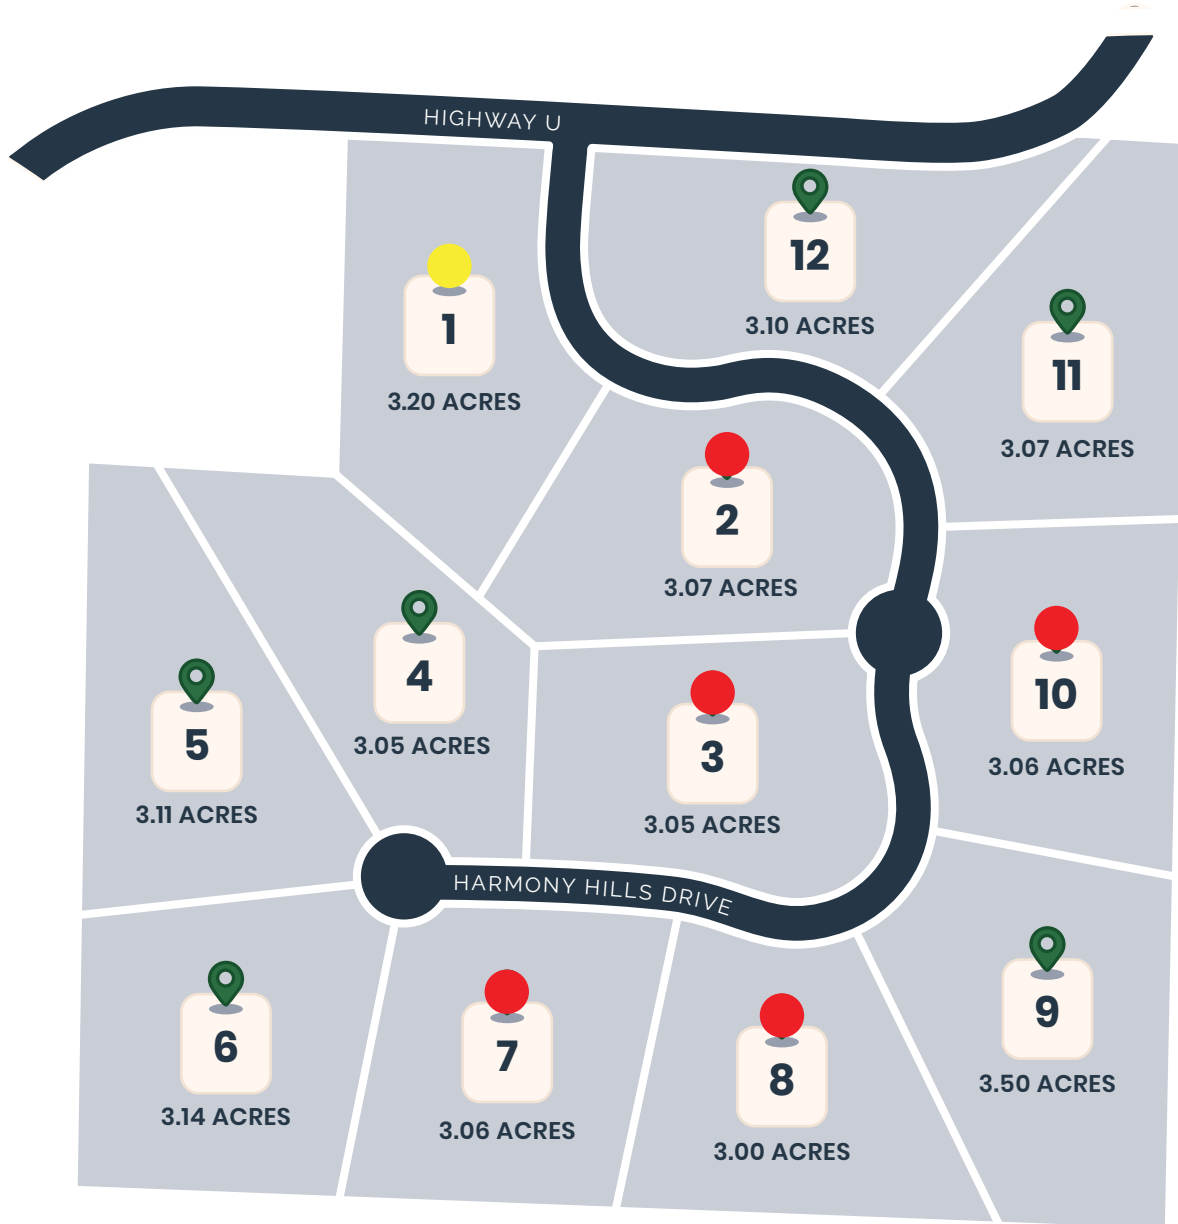

Plat Map

*This Plat Map is an artist's conception.
Selected homesites carry a premium.
Please see Sales Manager for more information.*

● SOLD
● INVENTORY

Lot Matrix

LOT #	ADDRESS	HANDING	ACREAGE	PRICE
1	26301 Harmony Hills Drive	Right	3.206	INVENTORY
2	26305 Harmony Hills Drive	Right	3.075	SOLD
3	26309 Harmony Hills Drive	Left	3.057	SOLD
4	26319 Harmony Hills Drive	Left	3.053	\$94,900
5	26323 Harmony Hills Drive	Right	3.112	\$109,900
6	26324 Harmony Hills Drive	Left	3.141	\$114,900
7	26320 Harmony Hills Drive	Left	3.062	SOLD
8	26316 Harmony Hills Drive	Right	3.006	SOLD
9	26312 Harmony Hills Drive	Right	3.5	\$104,900
10	26308 Harmony Hills Drive	Left	3.067	SOLD
11	26304 Harmony Hills Drive	Left	3.079	\$99,900
12	26300 Harmony Hills Drive	Left or Right	3.108	\$79,900