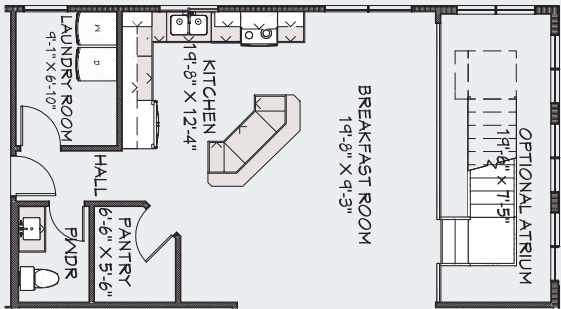

2,103–2,399 ft²

4 bed

2 bath

Standard Features

- Open floor plan
- Large kitchen with island
- Main floor laundry
- Luxury master suite with marble tub and separate marble shower
- Oversized master closet

Optional Features

- Extended laundry/kitchen/breakfast area, which offers a powder room
- Covered patio
- Atrium basement option in place of covered patio
- 3-car garage
- + more!

Winchester Floor Plan

Optional Atrium with Expanded Kitchen & Pwdr Room