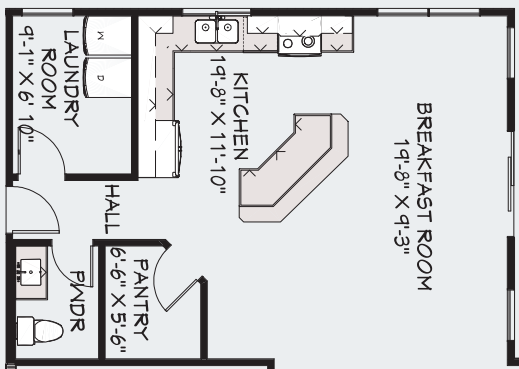

2,103–2,399 ft²

4 bed

2 bath

Standard Features

- Open floor plan
- Large kitchen with island
- Main floor laundry
- Luxury master suite with marble tub and separate marble shower
- Oversized master closet

Optional Features

- Extended laundry/kitchen/breakfast area, which offers a powder room
- Covered patio
- Atrium basement option in place of covered patio
- 3-car garage
- + more!

Winchester Floor Plan

Optional Atrium with Expanded Kitchen & Pwdr Room

Optional Expanded Kitchen and Powder Room

Optional Powder Room