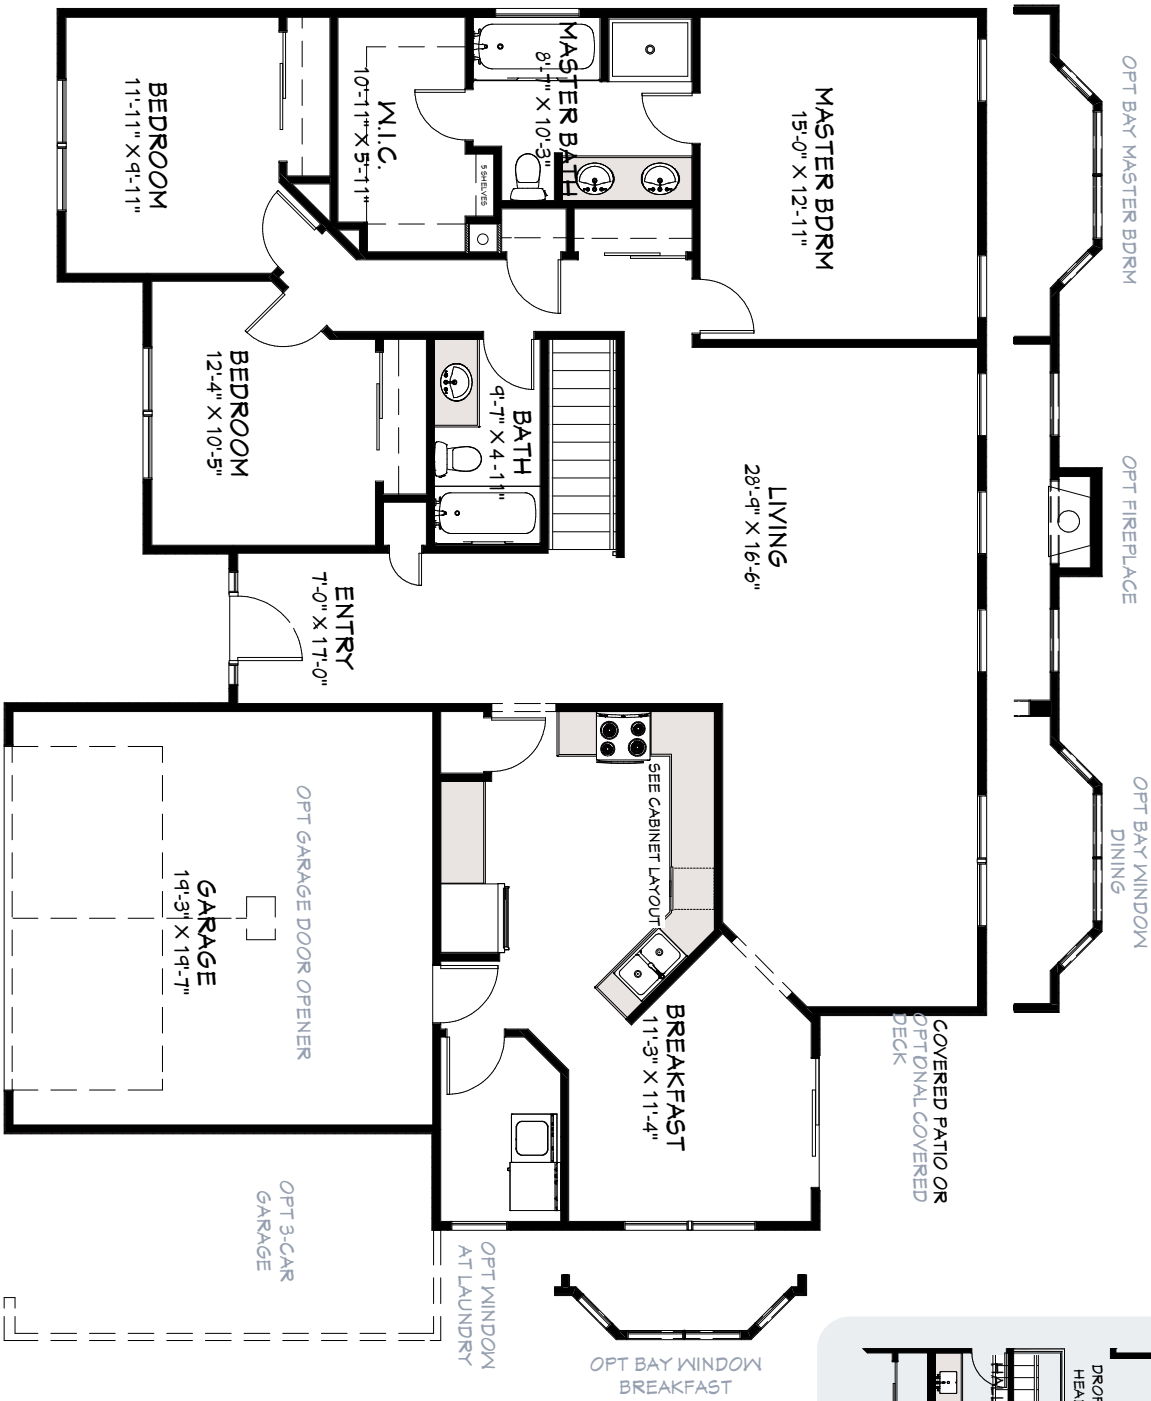

1,846 ft<sup>2</sup>

3 bed

2 bath

## Standard Features

- Grand great room
- Separate open breakfast room
- Large kitchen with butterfly island open to the breakfast room
- Marble tub & separate marble shower (Master)
- Generous walk-in master closet
- Spacious main-floor laundry
- Formal dining room

## Optional Features

- Covered patio
- Wrought-iron spindled staircase
- Transom or bay windows
- Open floor plan
- 3-car garage
- + more!

# Kensington Floor Plan

Optional Master Bath

Optional Walk In Shower