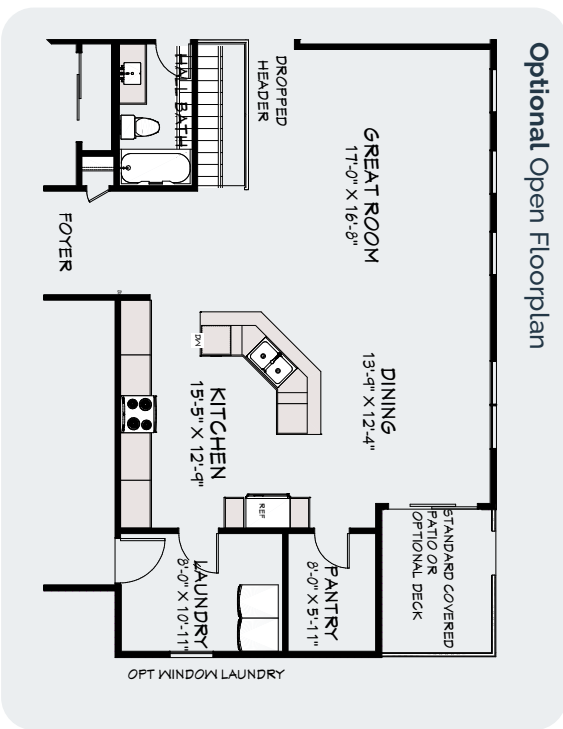

1,846 ft<sup>2</sup>

3 bed

2 bath

## Standard Features

- Grand great room
- Separate open breakfast room
- Large kitchen with butterfly island open to the breakfast room
- Marble tub & separate marble shower (Master)
- Generous walk-in master closet
- Spacious main-floor laundry
- Formal dining room

# Kensington Floor Plan

Optional Master Bath

Optional Walk In Shower