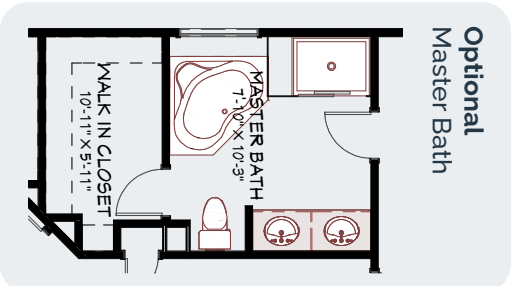

1,846 ft<sup>2</sup>

3 bed

2 bath

## Standard Features

- Grand great room
- Separate open breakfast room
- Large kitchen with butterfly island open to the breakfast room
- Marble tub & separate marble shower (Master)
- Generous walk-in master closet
- Spacious main-floor laundry
- Formal dining room

# Kensington Floor Plan

Optional Master Bath

Optional Walk In Shower