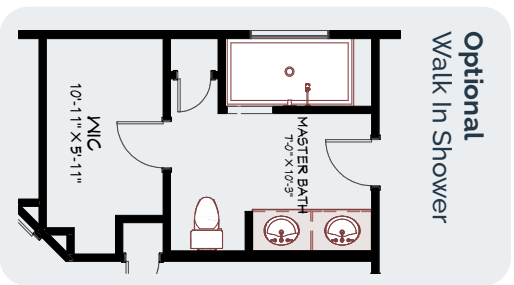

## Standard Features

- Grand great room
- Separate open breakfast room
- Large kitchen with butterfly island open to the breakfast room
- Marble tub & separate marble shower (Master)
- Generous walk-in master closet
- Spacious main-floor laundry
- Formal dining room

# Kensington Floor Plan

Optional Master Bath

Optional Walk In Shower